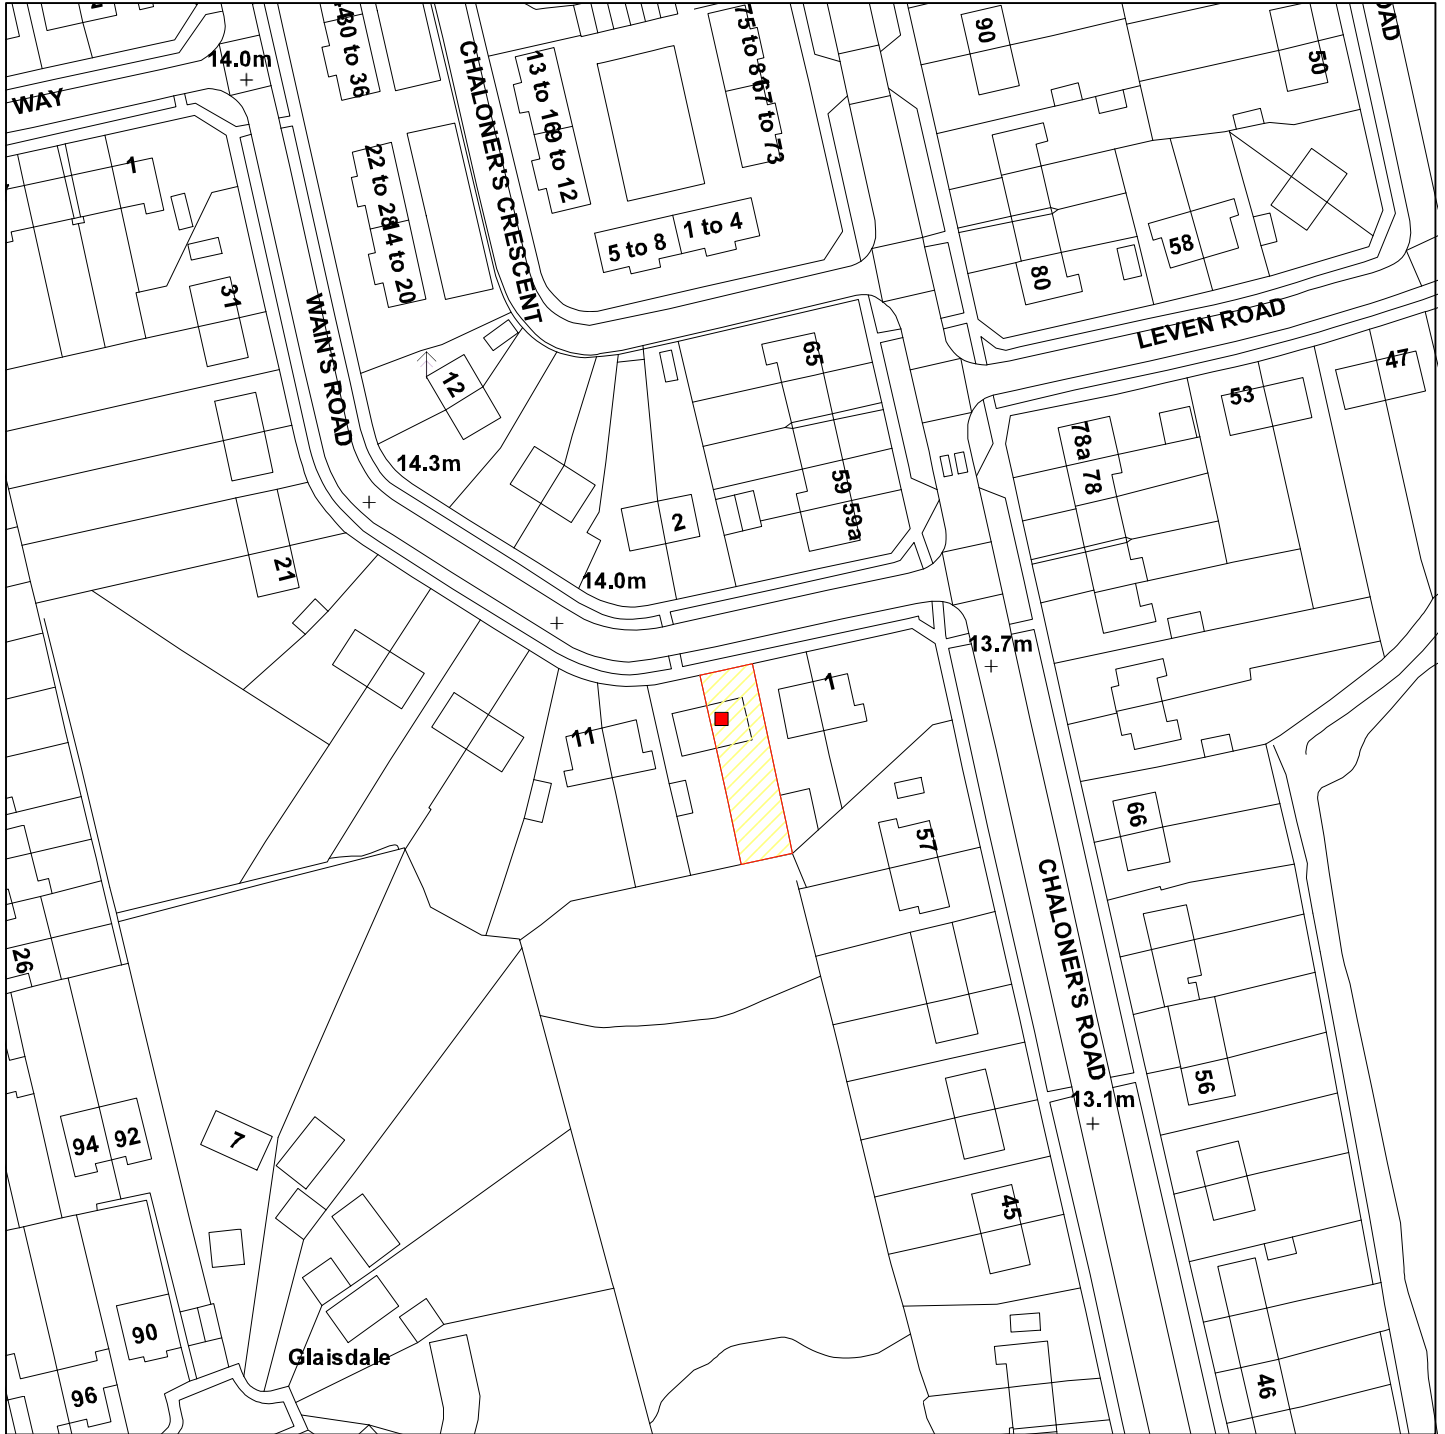

11/01594/FUL

5 Wains Road, YO24 2TP

GIS by ESRI (UK)

Scale : 1:1250

Reproduced from the Ordnance Survey map with the permission of the Controller of Her Majesty's Stationery Office © Crown Copyright 2000.

Unauthorised reproduction infringes Crown Copyright and may lead to prosecution or civil proceedings.

| | |
|---------------------|----------------------|
| Organisation | City of York Council |
| Department | City Strategy |
| Comments | Not Set |
| Date | 05 August 2011 |
| SLA Number | Not Set |